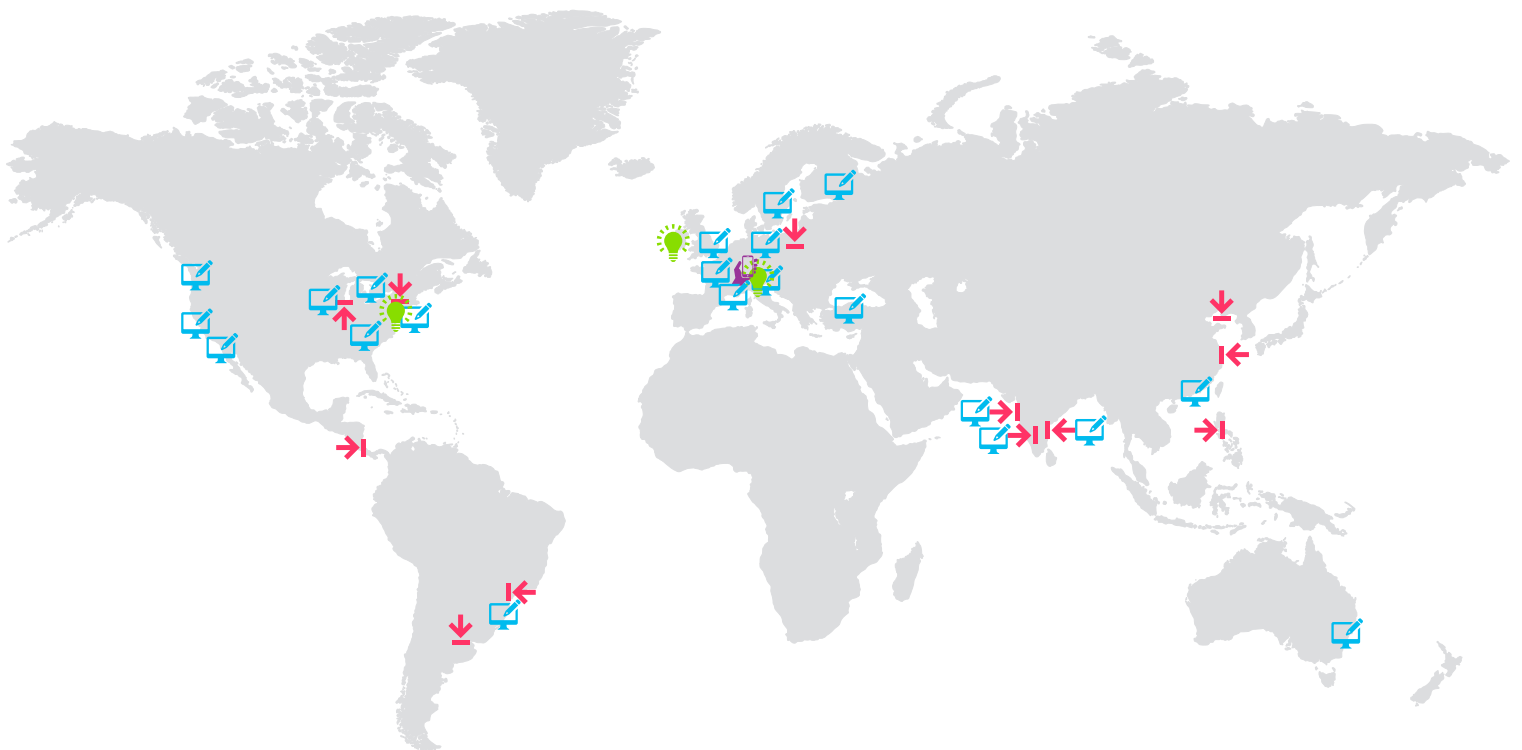

High performance. Delivered.

The Accenture Global Delivery Network + Design and Innovation Centers for Intelligent Commercial Solutions

DELIVERY CENTER

- NORTH AMERICA**
Parsippany
Berwyn
- LATAM**
Buenos Aires
Heredia
Sao Paulo
- EUROPE**
Warsaw
- INDIA**
Mumbai
Chennai
Bangalore
- APAC**
Shanghai
Dalian
Manila

DESIGN CENTER

- NORTH AMERICA**
Seattle
San Francisco
Los Angeles
Chicago
Atlanta
New York
Toronto
- EUROPE**
London
Paris
Milan
Sophia-Antipolis
Istanbul
Stockholm
Berlin
Helsinki
- LATAM**
Sao Paulo

INNOVATION CENTER

- NORTH AMERICA**
Murray Hill
- EUROPE**
Dublin
Milan

CENTER OF EXCELLENCE

- EUROPE**
Basel