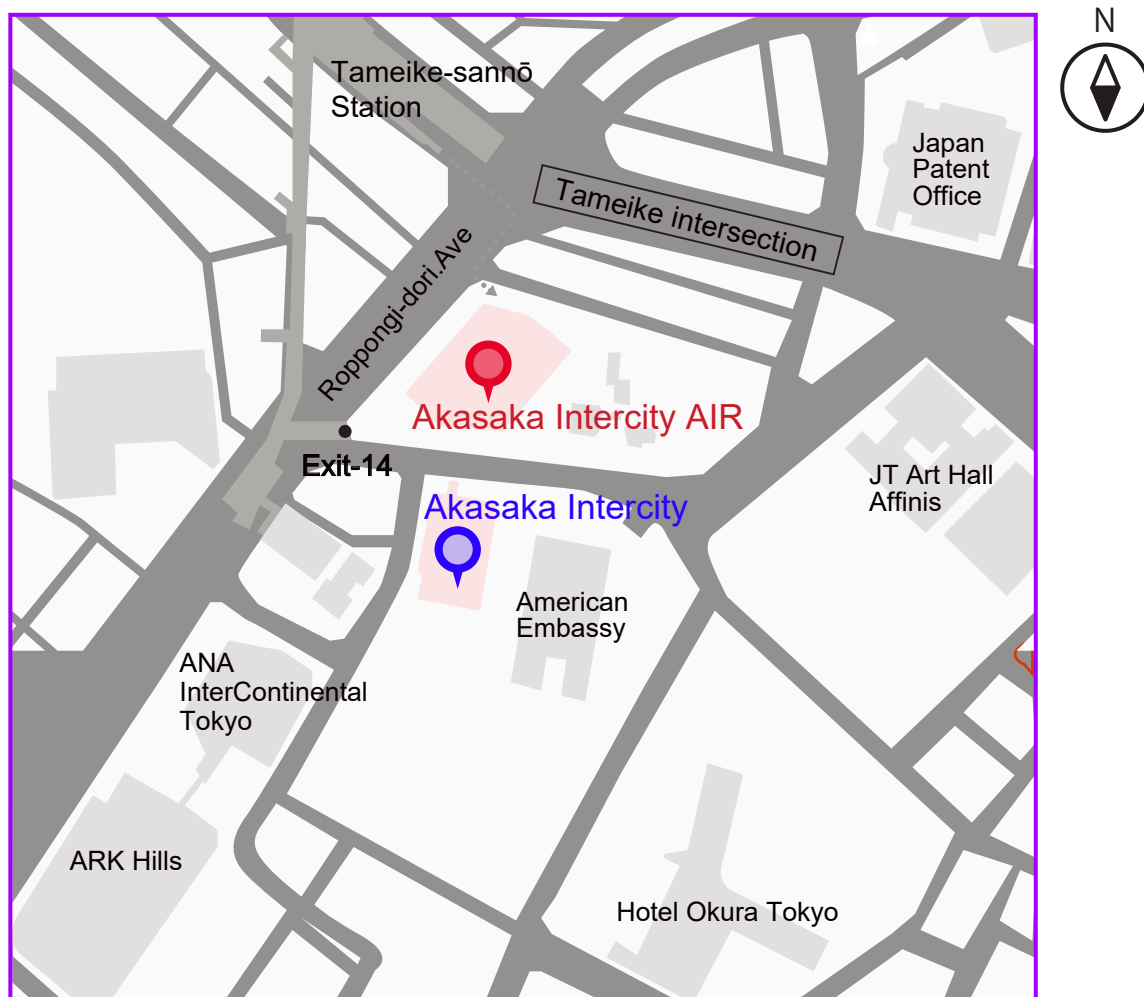

Accenture Japan Ltd Tokyo Office

Accenture Japan Ltd Tokyo Office

Akasaka Intercity AIR (General Reception)

Address: Akasaka Intercity AIR (Reception: 8F)
1-8-1 Akasaka, Minato-ku, Tokyo 107-8672

Tel: 03-3588-3000 (Switchboard)

Fax: 03-3588-3001

Access: Tameike-sanno Station (Ginza and Namboku Line)
Directly connected to B1F entrance from Exit 14 of underground aisle (barrier free)

Akasaka Intercity

Address: Akasaka Intercity (Reception: 14F)
1-11-44 Akasaka, Minato-ku, Tokyo 107-8672

Tel: 03-3588-3000 (Switchboard)

Fax: 03-3588-3001

Access: Tameike-sanno Station (Ginza and Namboku Line)
Exit 14 of underground aisle and go up to ground floor, approx.1 minute on foot