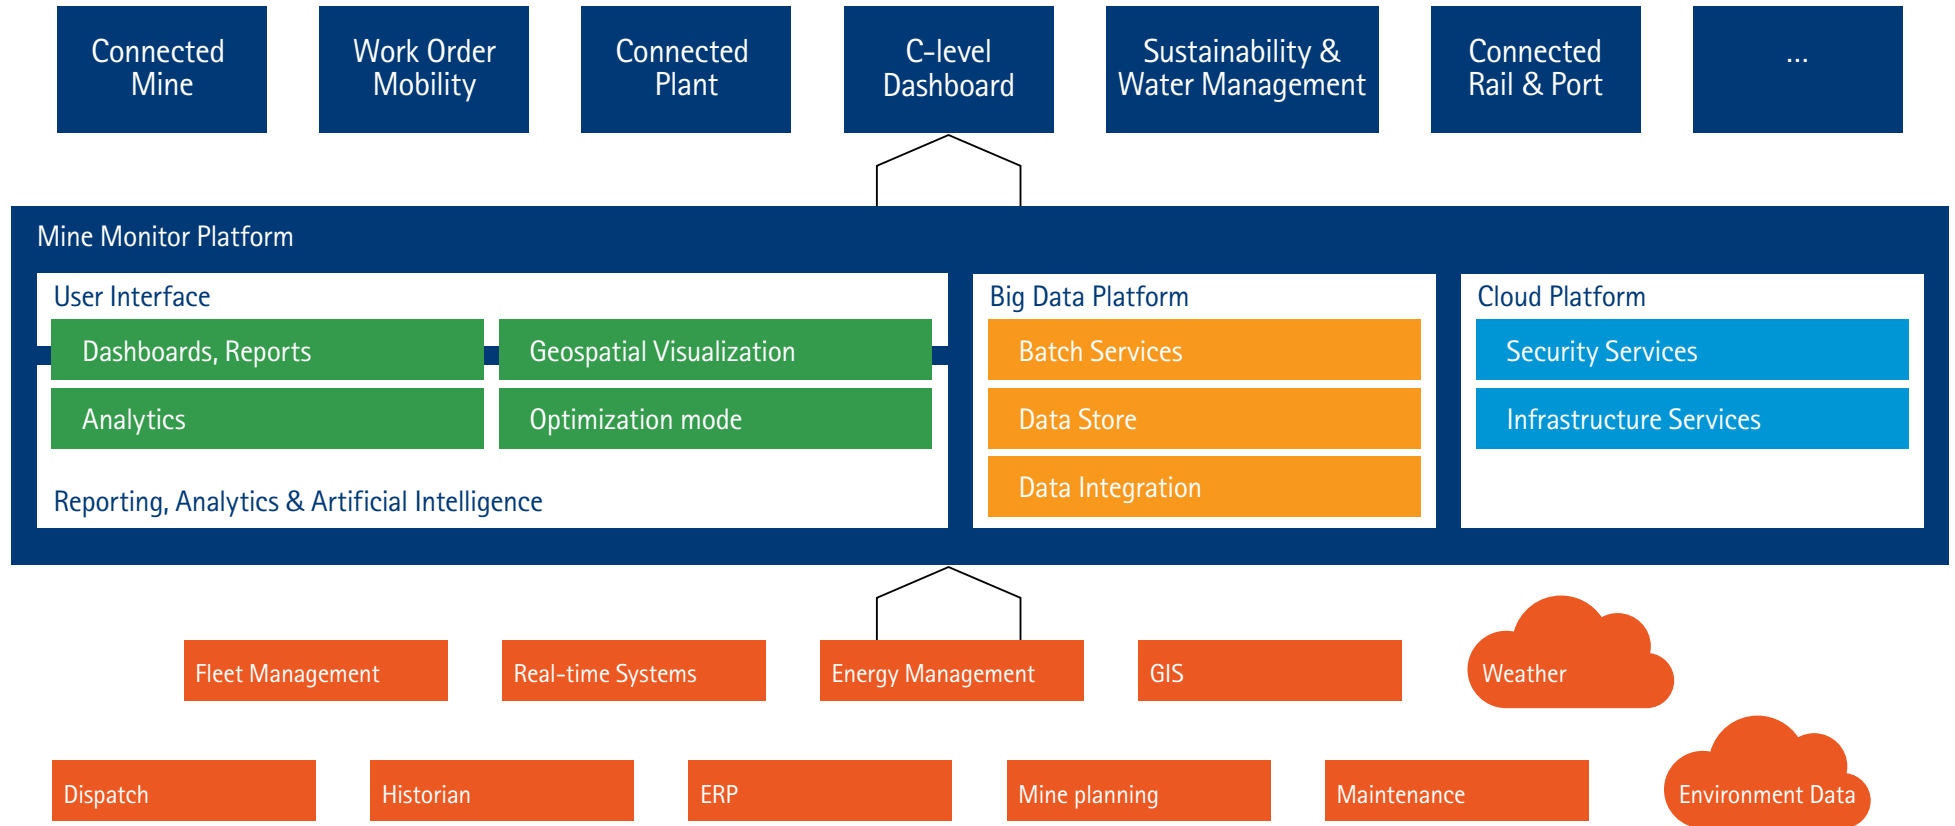

Digital Mining

Connecting the mine from pit to port,
from sensor to boardroom, for improved
safety and productivity

High performance. Delivered.

accenture

Strategy | Consulting | Digital | Technology | Operations

Digital Mine Architecture

About Accenture

Accenture is a leading global professional services company, providing a broad range of services and solutions in strategy, consulting, digital, technology and operations. Combining unmatched experience and specialized skills across more than 40 industries and all business functions—underpinned by the world's largest delivery network—Accenture works at the intersection of business and technology to help clients improve their performance and create sustainable value for their stakeholders. With more than 375,000 people serving clients in more than 120 countries, Accenture drives innovation to improve the way the world works and lives.