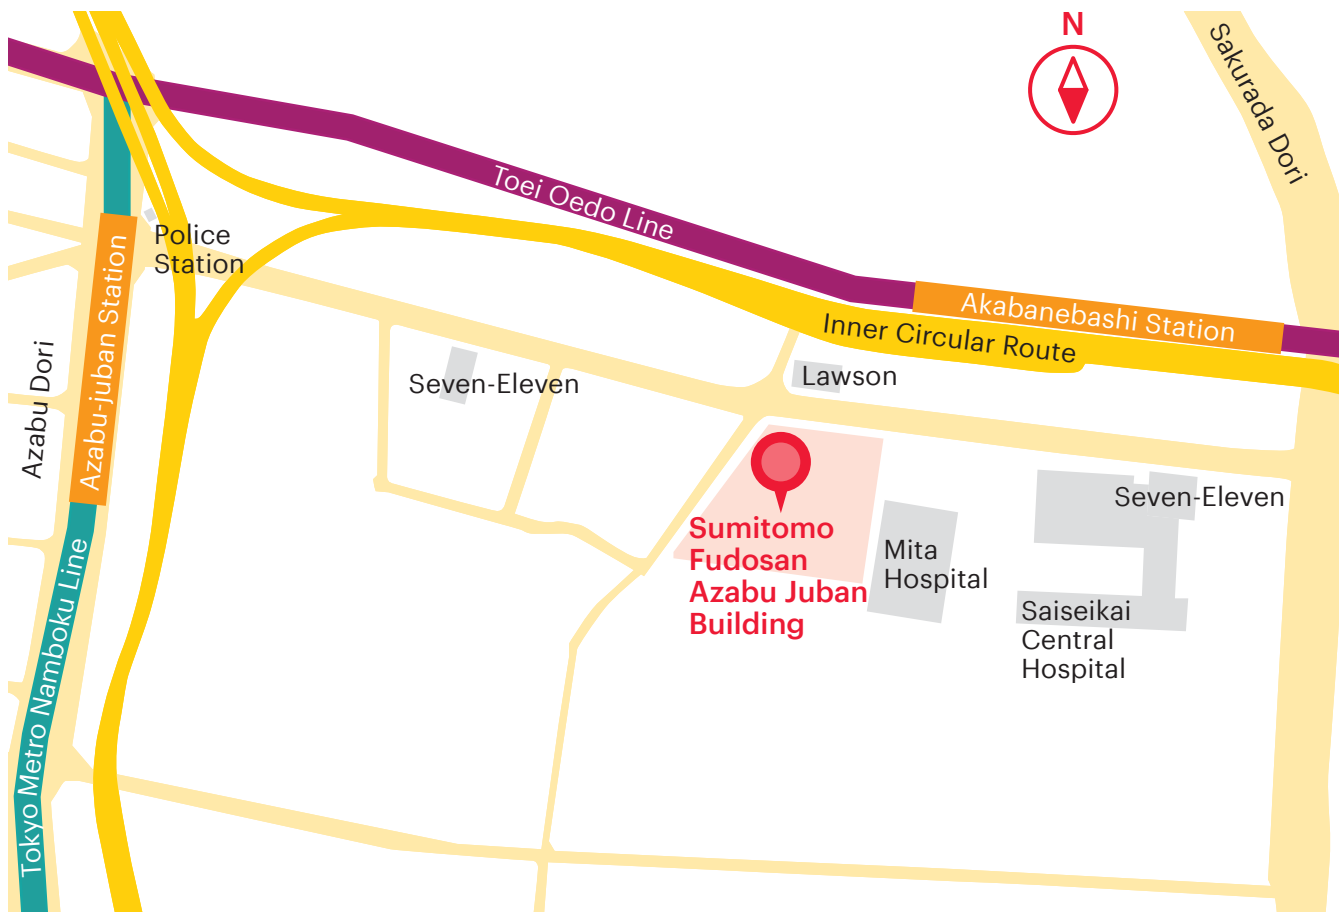

Accenture Innovation Hub Tokyo

Accenture Innovation Hub Tokyo (8F)
Accenture Interactive Studios Tokyo (9F)
IMJ Corporation (9F)

Address: Sumitomo Fudosan Azabu Juban Building
1-4-1 Mita, Minato-ku, Tokyo 108-0073

Phone: 03-3588-3000 (Accenture Japan Ltd) 03-3588-3900 (IMJ Corporation)

Access: Akabanebashi Station (Toei Oedo Line) Nakanohashi Exit approx. 5 mins walk
Azabu-juban Station (Tokyo Metro Namboku Line) No.3 Exit, approx. 7 mins walk