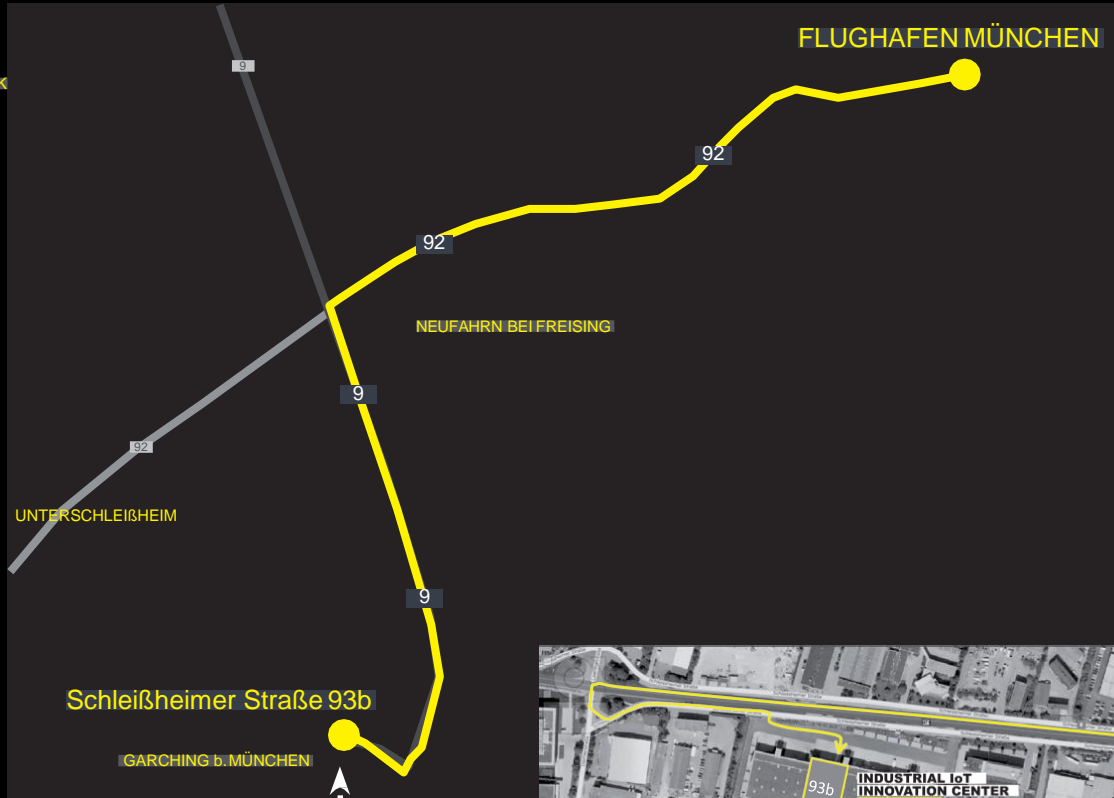

HOW TO GET THERE?

from the airport via car or taxi (~20 min.)

Accenture IIoT Innovation Center

Schleissheimerstr. 93b
85748 Garching b. München

Easy to reach via public transportation from the city center (U6) and short distance from the airport via car or taxi (~20 min.)

from the city center (U6)