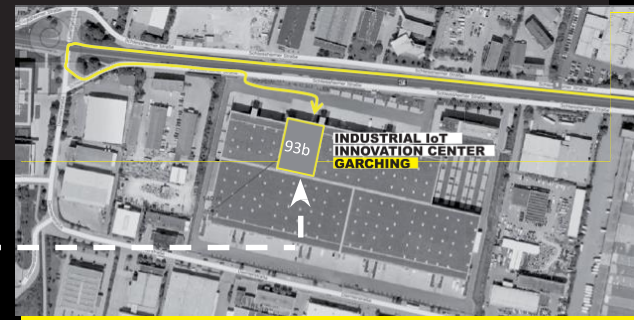

HOW TO GET THERE?

from the airport via car or taxi (~20 min.)

Accenture IIoT Innovation Center

Schleissheimerstr. 93b
85748 Garching b. München

Easy to reach via public transportation from the city center (U6) and short distance from the airport via car or taxi (~20 min.)

from the city center (U6)