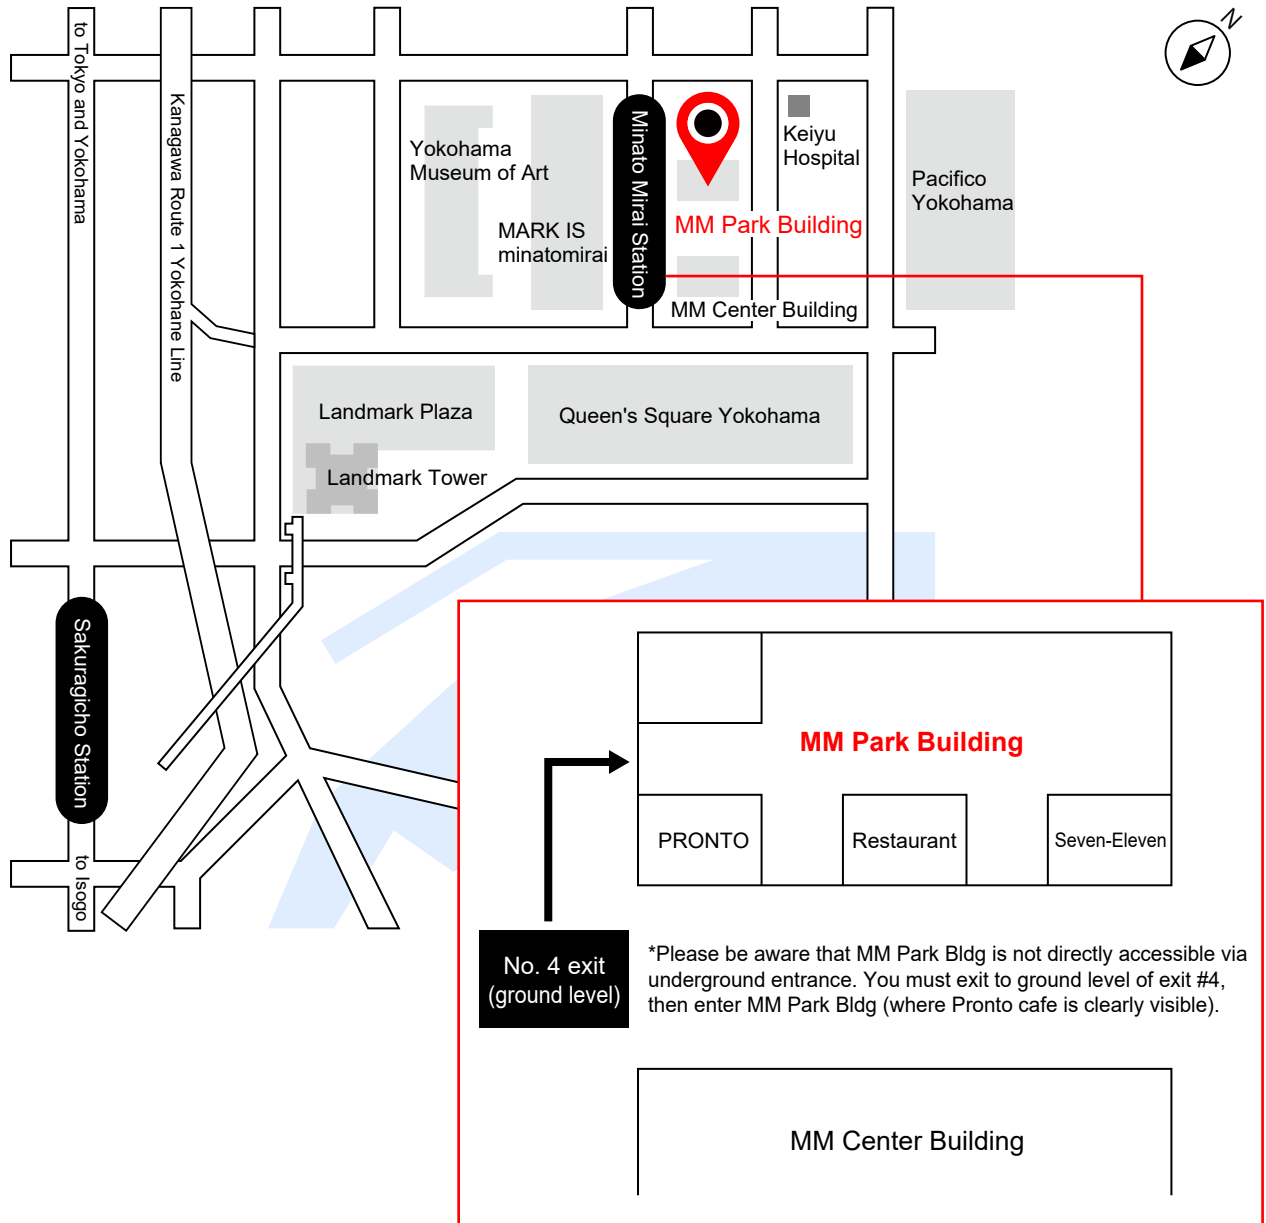

Accenture Japan Ltd Minato Mirai Office

Accenture Japan Ltd - Minato Mirai Office

Address: MM Park Building (Reception: 9F)
 3-6-3 Minato Mirai, Nishi-ku, Yokohama-shi, Kanagawa-ken 220-8691
 Tel: 045-330-8000
 Fax: 045-330-8001

Access: 13 minutes walk from Sakuragicho Station (JR Keihin-Tohoku and Negishi Line)
 15 minutes walk from Sakuragicho Station (Yokohama Municipal Subway)
 1 minute walk from Minatomirai Station (Minatomirai Line), exit 4