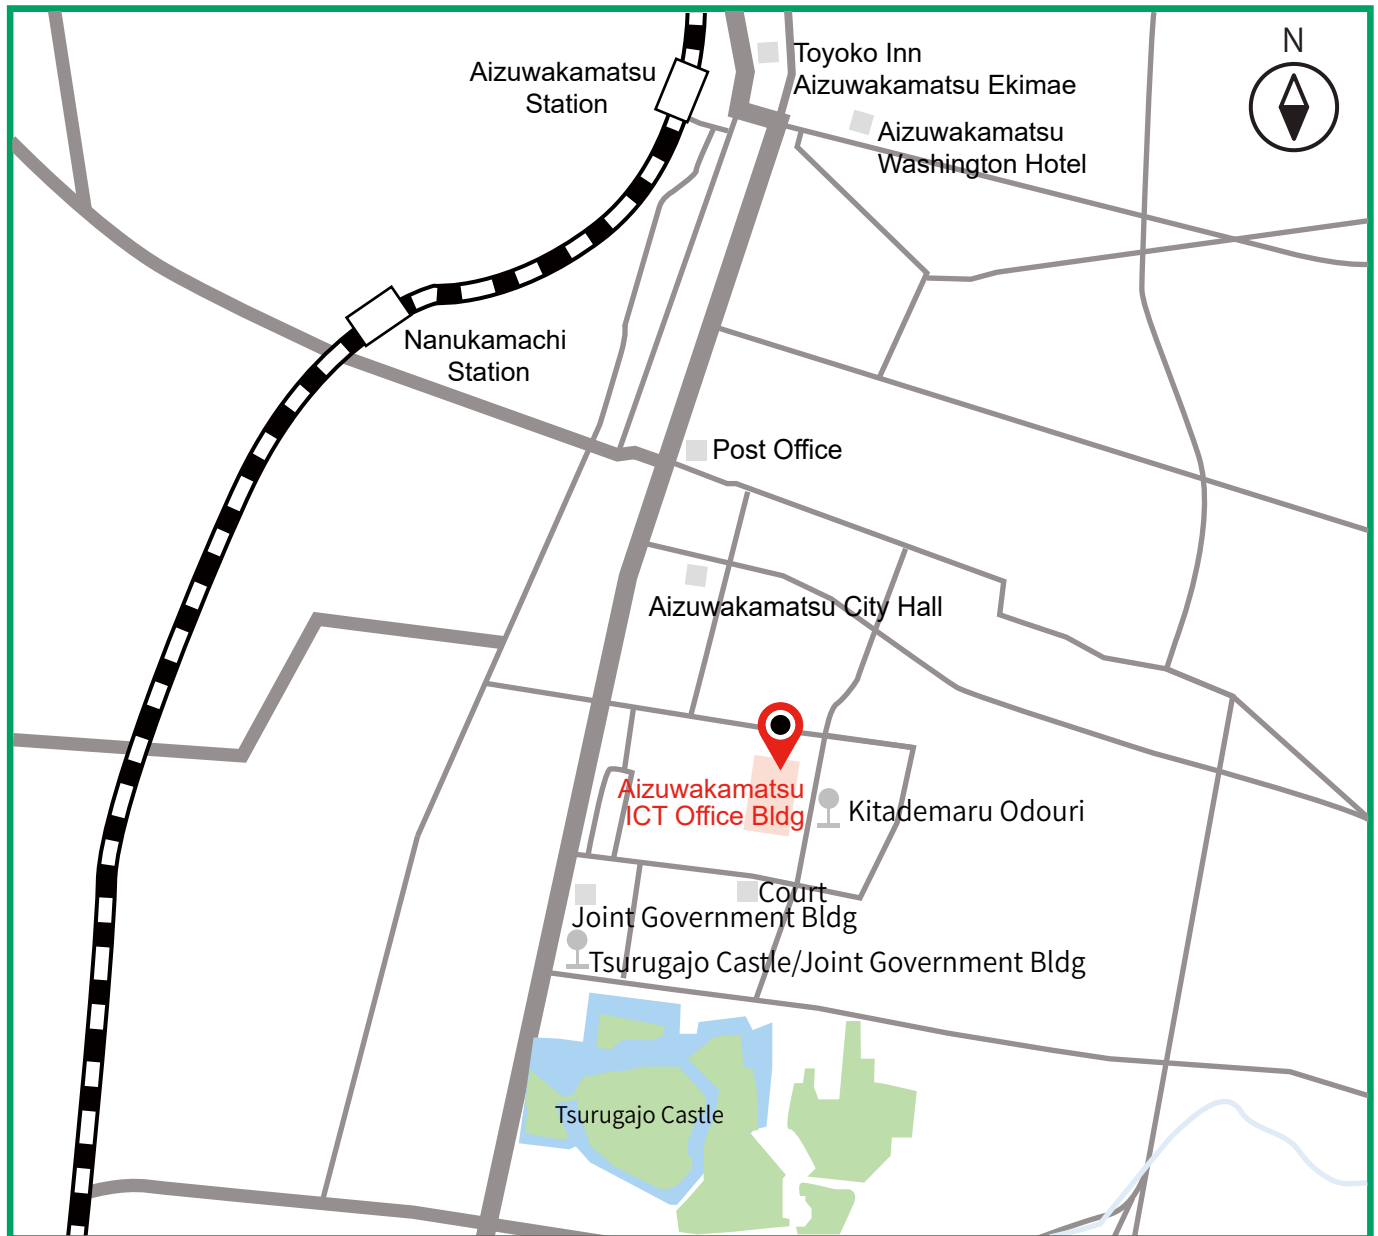

Accenture Innovation Center Fukushima Access Map

Accenture Innovation Center Fukushima

Address: Aizuwakamatsu-shi ICT Office Building (Reception: 1F)
1-77 Higashisakae-machi, Aizuwakamatsu-shi, Fukushima-ken 965-0872

Tel: 0242 27 5713 (Switchboard)

Fax: 0242 27 5719

Access: **[Koriyama Station]**

- Express Bus: approx. 1 hour 15 min.

🚶 「Tsurugajo Castle/Joint Government Bldg」 approx. 3 min. walking

[Aizuwakamatsu Station]

- Haikara-san & Akabe Town Bus: approx. 19 min.

🚶 「Kitademaru Odouri」 approx. 3 min. walking

- Taxi: approx. 8 min

- Walking: approx. 25 min.