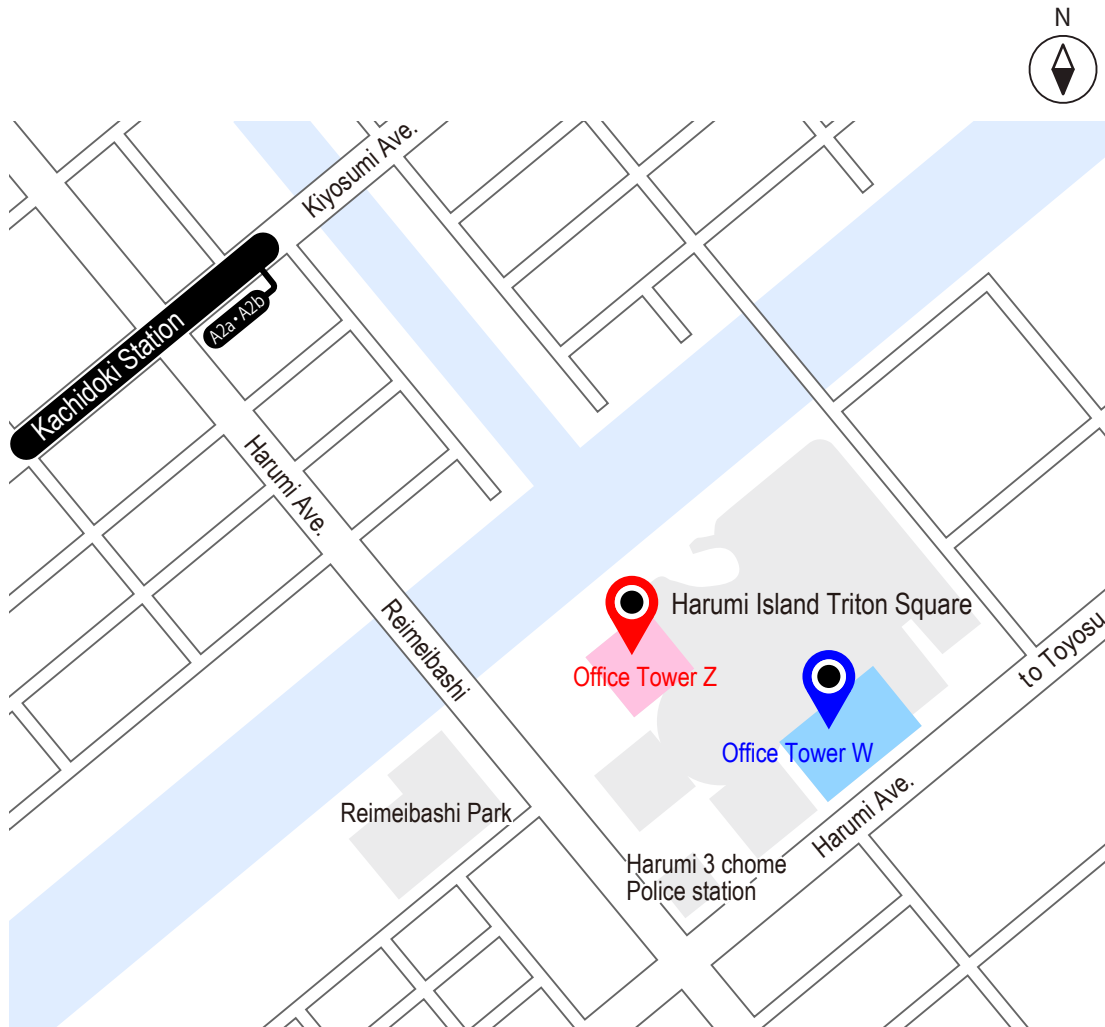

## Tokyo Solution Center of Excellence (Harumi Island Triton Square) Access Map

Address: **Harumi Island Triton Square Office Tower W (Reception: 13F)**  
1-8-8 Harumi, Chuo-ku, Tokyo 104-0053  
Tel: **03 3588 3000**

Address: **Harumi Island Triton Square Office Tower Z (Reception: 4F)**  
1-8-12 Harumi, Chuo-ku, Tokyo 104-6204  
Tel: **03 3588 3000**

Access: Kachidoki Station (Toei Oedo Line) 4 minutes walk from exit A2a · A2b