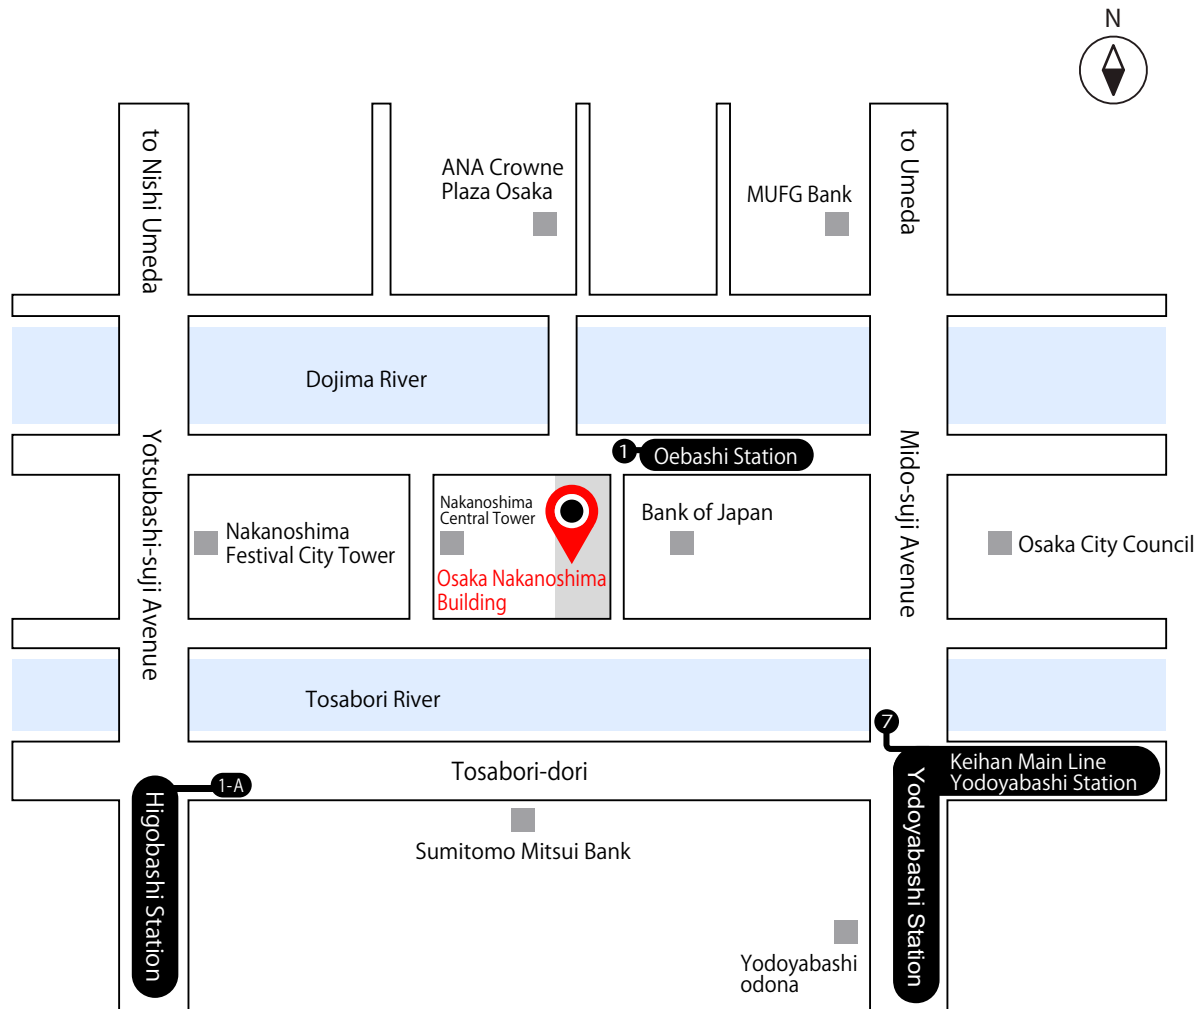

Kansai Office Location

Accenture Japan Ltd Kansai Office

Address: Osaka Nakanoshima Building (Reception: 7F)
2-2-2, Nakanoshima, Kita-ku, Osaka

Tel: 06 6206 1750
Fax: 06 6206 1751

Access: Yodoyabashi Station (Osaka Metro Midosuji Line, Keihan Main Line) 4 minutes on foot from Exit 7
Higobashi Station (Osaka Metro Yotsubashi Line) 6 minutes on foot from Exit 1-A
Oebashi Station (Keihan Nakanoshima Line) 1 minute on foot from Exit 1