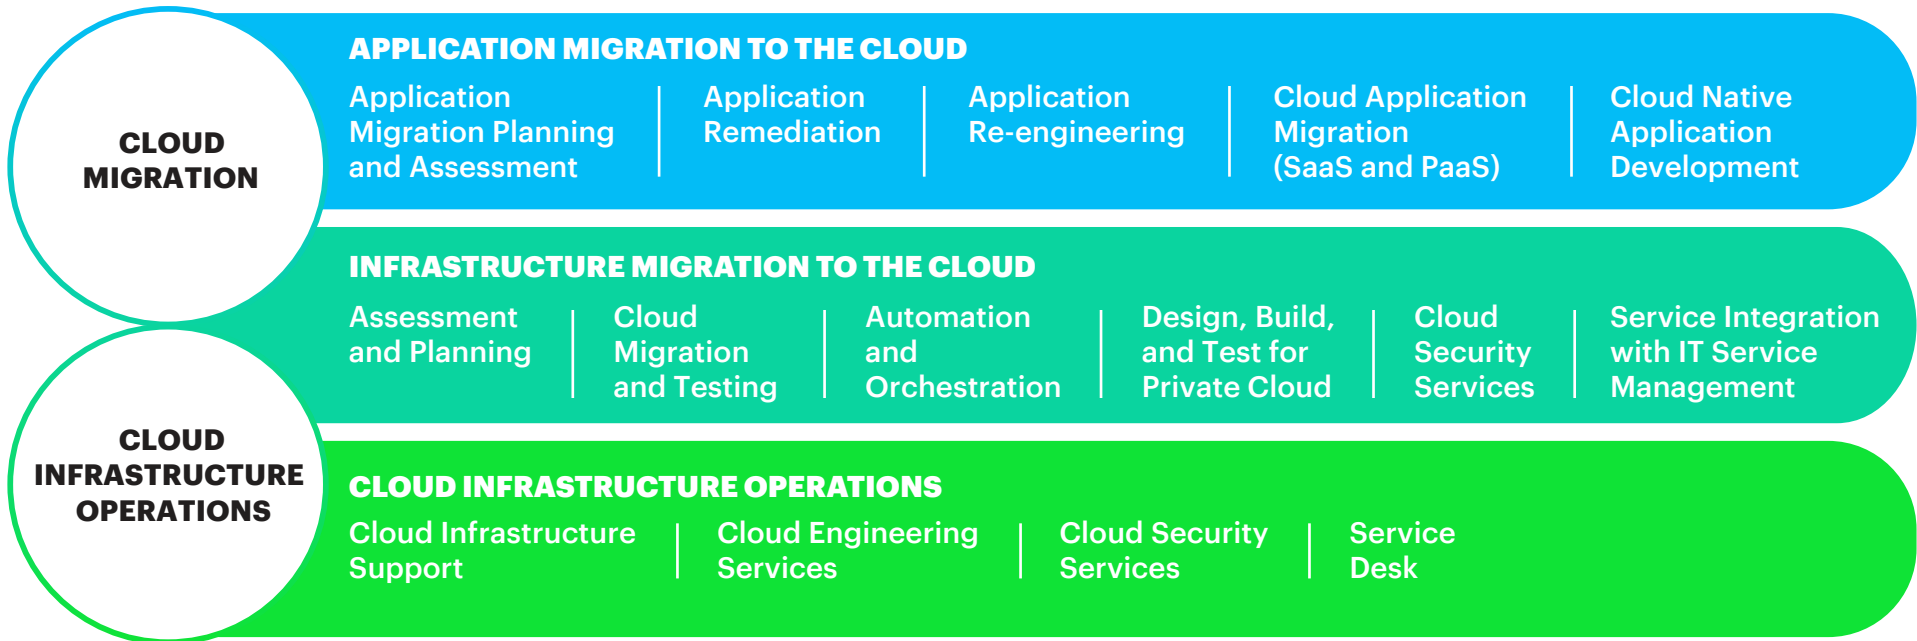

ACCENTURE CLOUD FACTORY

Speed cloud migration and improve quality with highly-specialized teams, solution accelerators, automated tools, agile infrastructure and security.

SERVICE AREAS

SERVICES

KEY FEATURES

Accenture has a comprehensive migration framework, industrialized capabilities, proprietary tools and methods to speed migration and optimize for the Cloud. Our Cloud Migration Factory helps to accelerate your Journey to Cloud.

▶ **Integrated Cloud Lifecycle Delivery**

▶ **Consistent and Common Tools and Processes**

▶ **Co-location of Delivery Teams**

▶ **Integrated Governance**