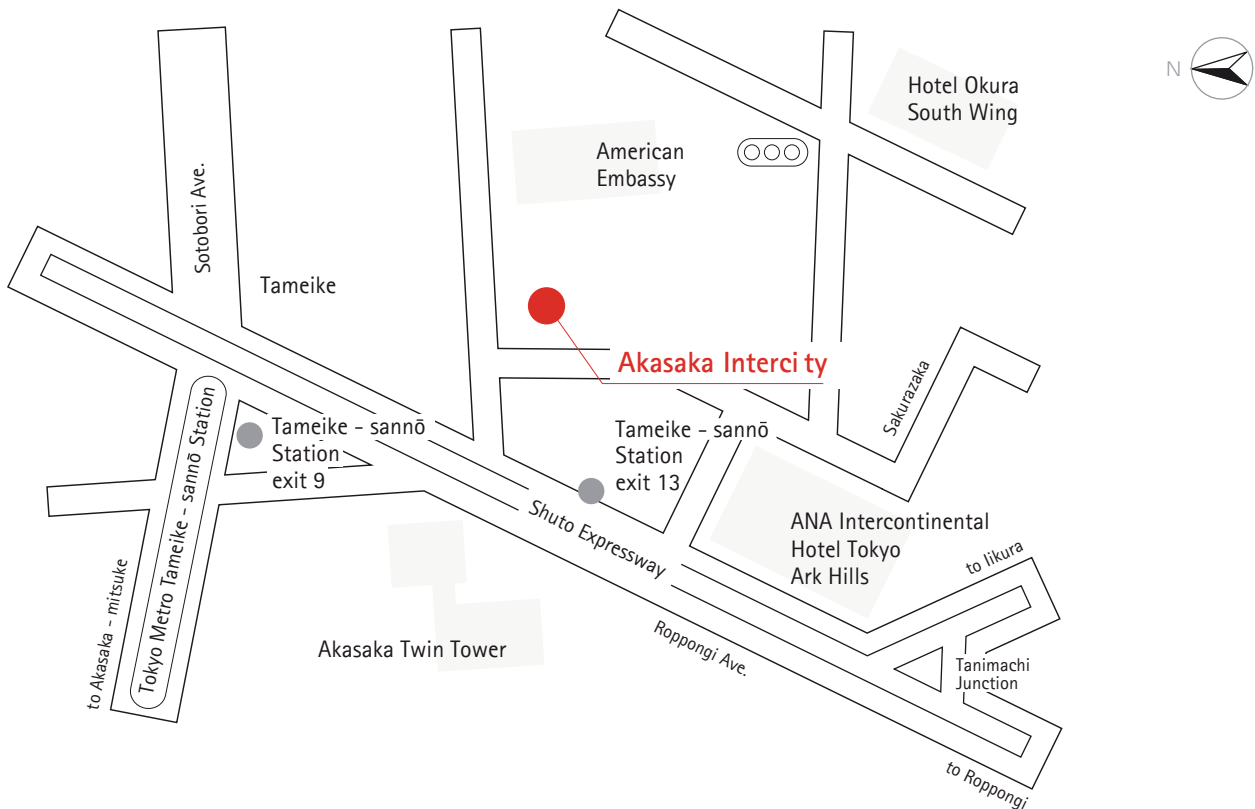

Tokyo Office Location

Accenture Japan Ltd – Akasaka Intercity

Address: 〒 107-8672 Akasaka Intercity (reception: 14F) 1-11-44, Akasaka, Minato-ku, Tokyo

Tel: 03 3588 3000 (Switchboard)

Fax: 03 3588 3001

Access: Tameike - sannō Station (Ginza and Nanboku Line)

2 minutes on foot from exit 13

- The office is 10 minutes on foot from the Ginza Line platform.
- If you arrive using the Nanboku Line, it is closer to make your way to the exit via the Ginza Line platform.