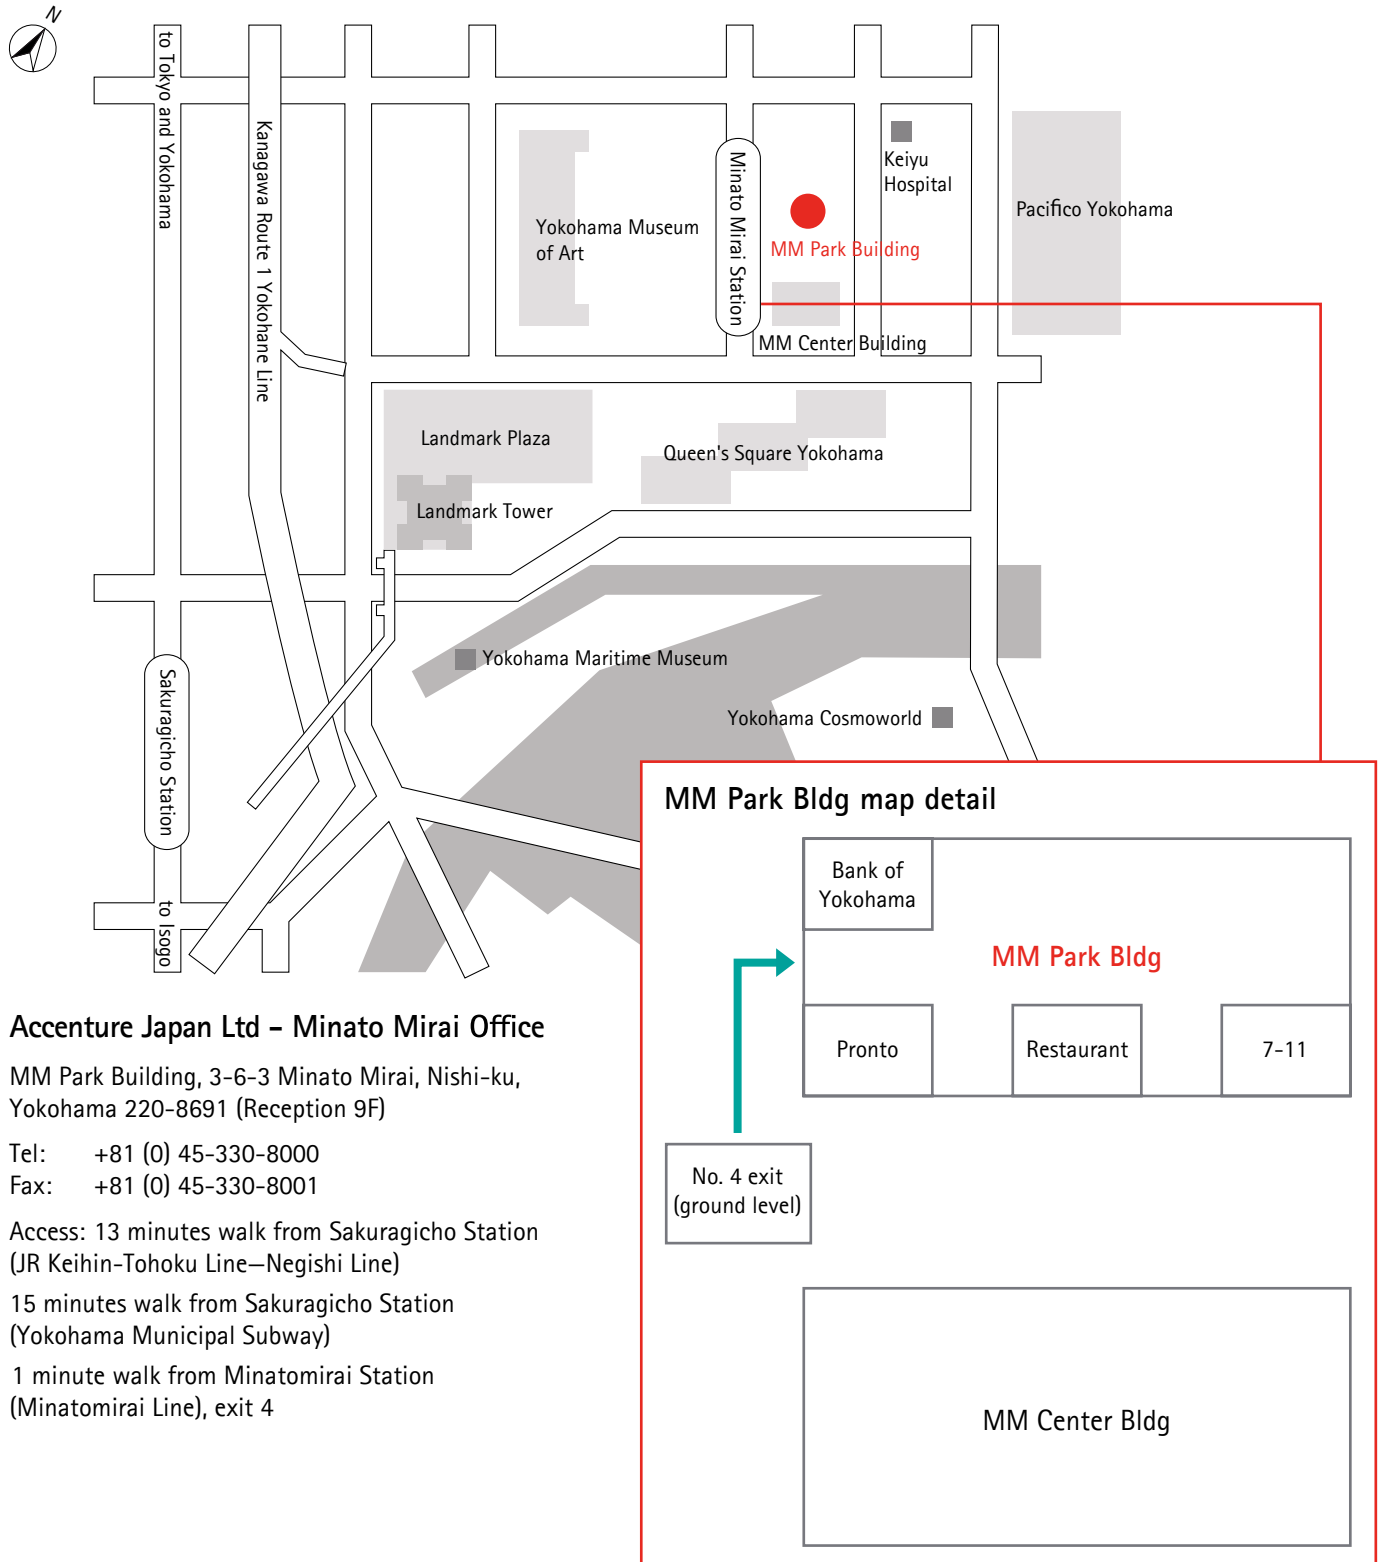

High performance. Delivered.

Minato Mirai Office Location

Accenture Japan Ltd - Minato Mirai Office

MM Park Building, 3-6-3 Minato Mirai, Nishi-ku, Yokohama 220-8691 (Reception 9F)

Tel: +81 (0) 45-330-8000

Fax: +81 (0) 45-330-8001

Access: 13 minutes walk from Sakuragicho Station (JR Keihin-Tohoku Line—Negishi Line)

15 minutes walk from Sakuragicho Station (Yokohama Municipal Subway)

1 minute walk from Minatomirai Station (Minatomirai Line), exit 4

*Please be aware that MM Park Bldg is not directly accessible via underground entrance. You must exit to ground level of exit #4, then enter MM Park Bldg (where Pronto cafe is clearly visible).