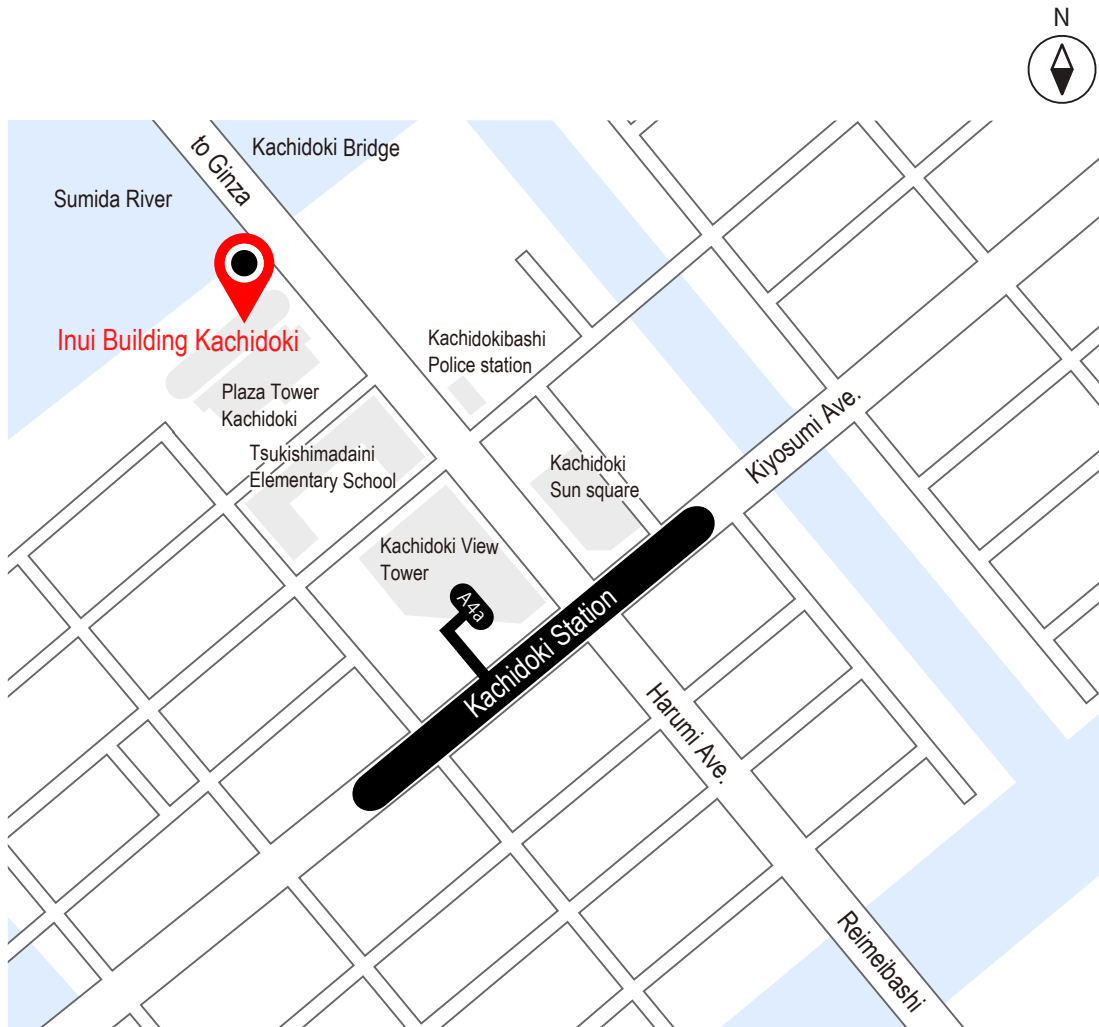

## Tokyo Solution Center of Excellence (Inui Building Kachidoki) Access Map

Address: Inui Building Kachidoki (Reception: 12F)  
1-13-1 Kachidoki, Chuo-ku, Tokyo 104-0054  
Tel: 03 3588 3000

Access: Kachidoki Station (Toei Oedo Line) 4 minutes walk from exit A4a