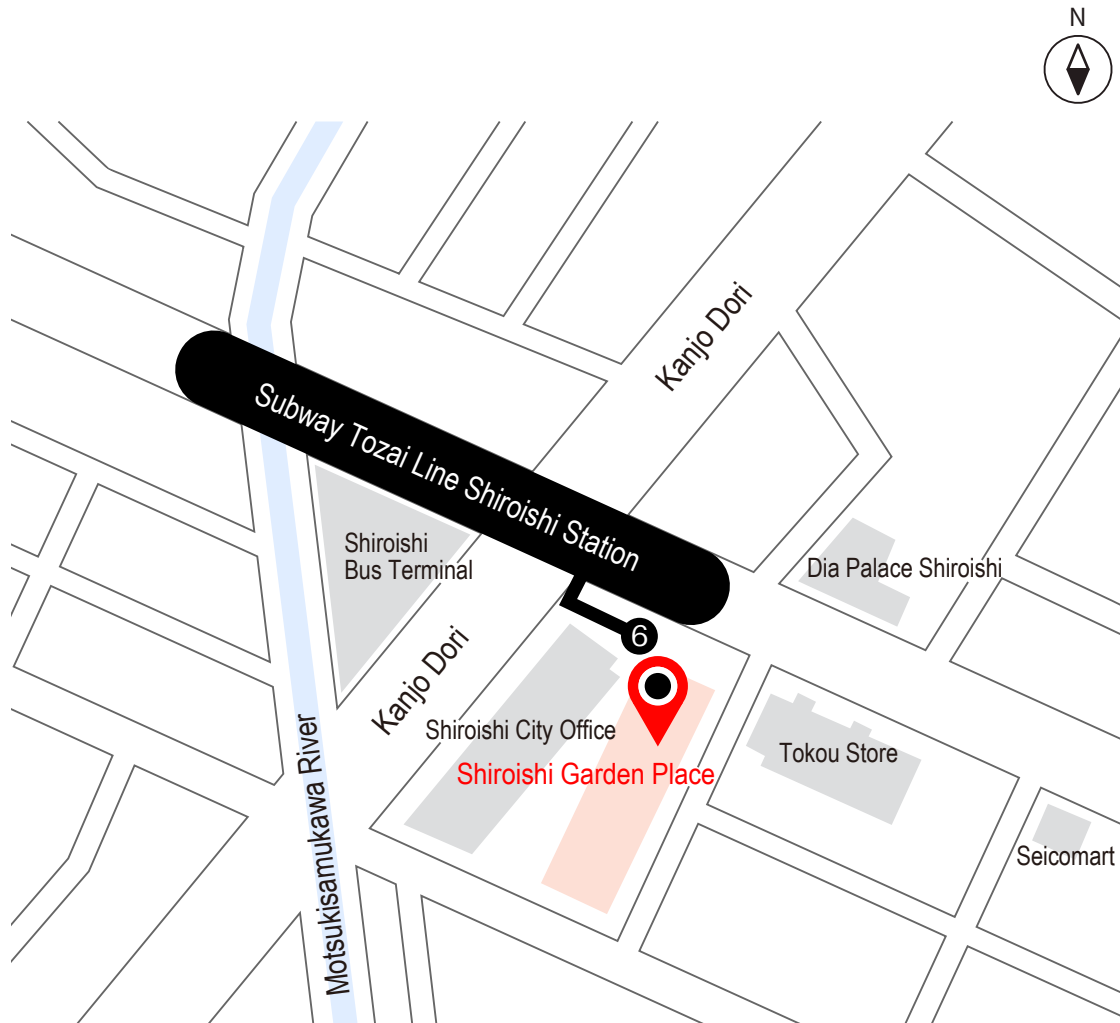

Accenture Innovation Center Hokkaido Access Map

Address: Shiroishi Garden Place 4F
1-8-10 Nango-do-ri, Shiroishi-ku, Sapporo-shi, Hokkaido 003-0022

Tel: 011 876 0042
FAX: 011 876 0049

Access: Shiroishi Station (Tozai Subway Line)
Directly connected to exit 6