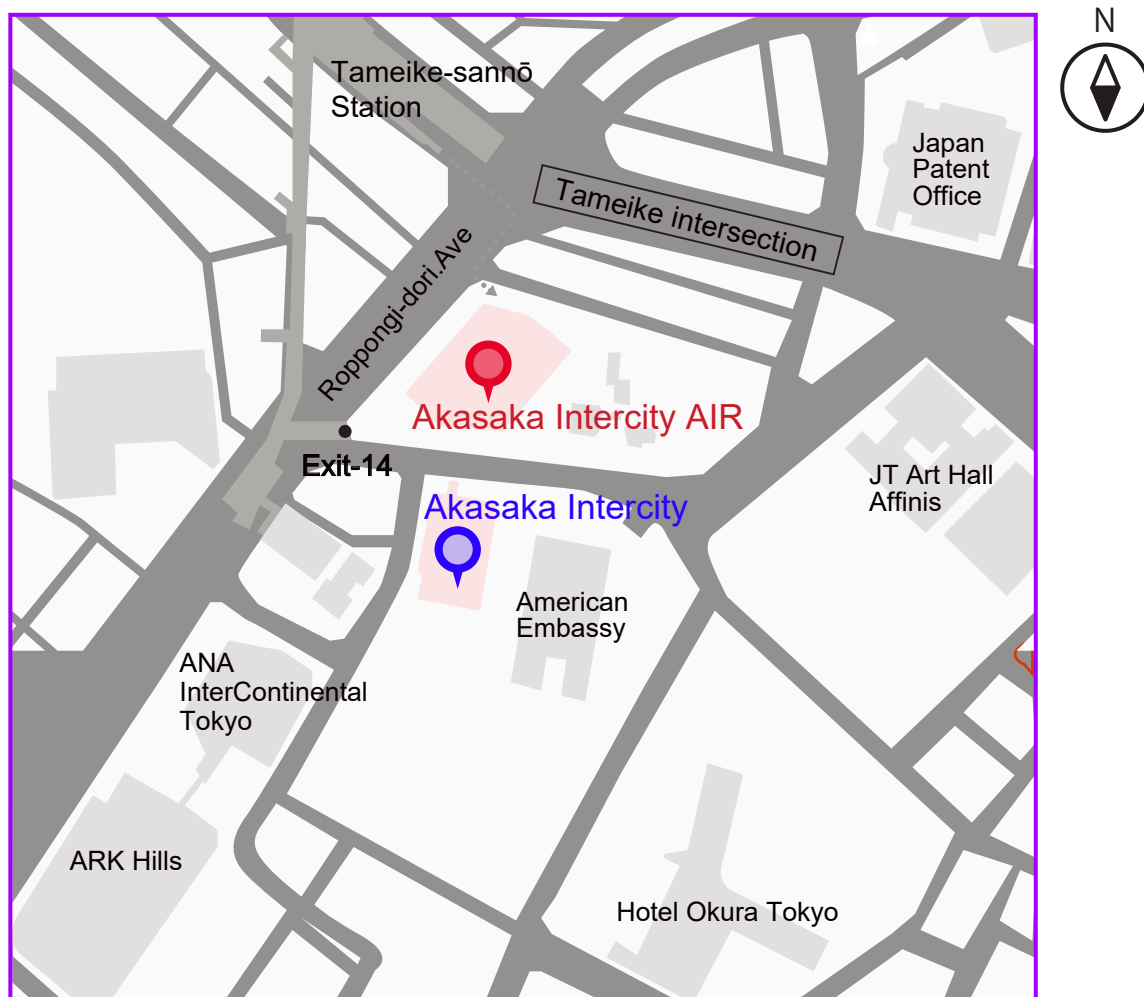

# Accenture Japan Ltd Tokyo Office

## Accenture Japan Ltd Tokyo Office

### **Akasaka Intercity AIR (General Reception)**

Address: Akasaka Intercity AIR (Reception: 8F)  
1-8-1 Akasaka, Minato-ku, Tokyo 107-8672

Tel: 03-3588-3000 (Switchboard)

Fax: 03-3588-3001

Access: Tameike-sanno Station (Ginza and Namboku Line)  
Directly connected to B1F entrance from Exit 14 of underground aisle (barrier free)