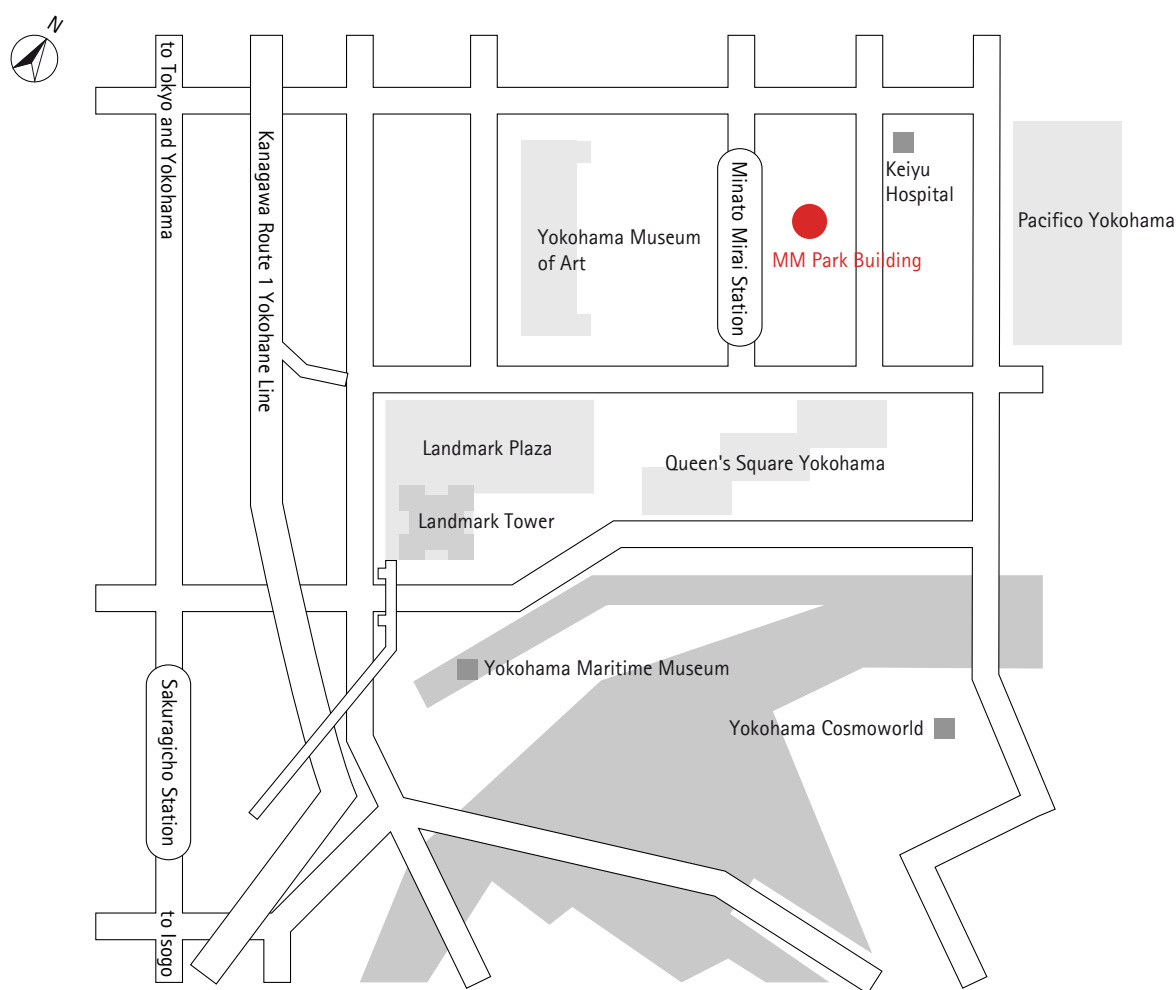

High performance. Delivered.

Accenture Japan Ltd / Accenture Technology Solutions Ltd – Minato Mirai Office

MM Park Building, 3-6-3 Minato Mirai, Nishi-ku, Yokohama 220-8691 (Reception 9F)

Tel: +81 (0) 45-330-8000

Fax: +81 (0) 45-330-8001

Access: 13 minutes walk from Sakuragicho Station (JR Keihin-Tohoku Line–Negishi Line)

15 minutes walk from Sakuragicho Station (Yokohama Municipal Subway)

1 minute walk from Minatomirai Station (Minatomirai Line), exit 4